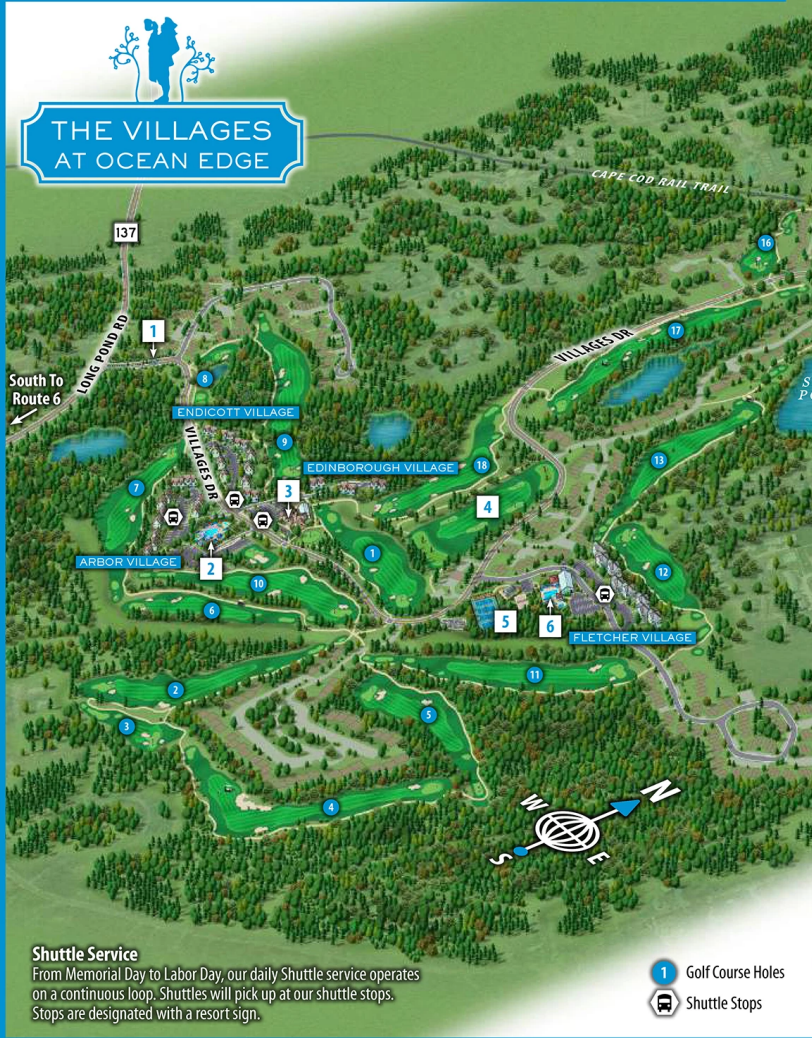

OCEAN EDGE PROPERTY MAP

THE VILLAGES AT OCEAN EDGE

Shuttle Service
From Memorial Day to Labor Day, our daily Shuttle service operates on a continuous loop. Shuttles will pick up at our shuttle stops. Stops are designated with a resort sign.

- 1 Golf Course Holes
- Shuttle Stops